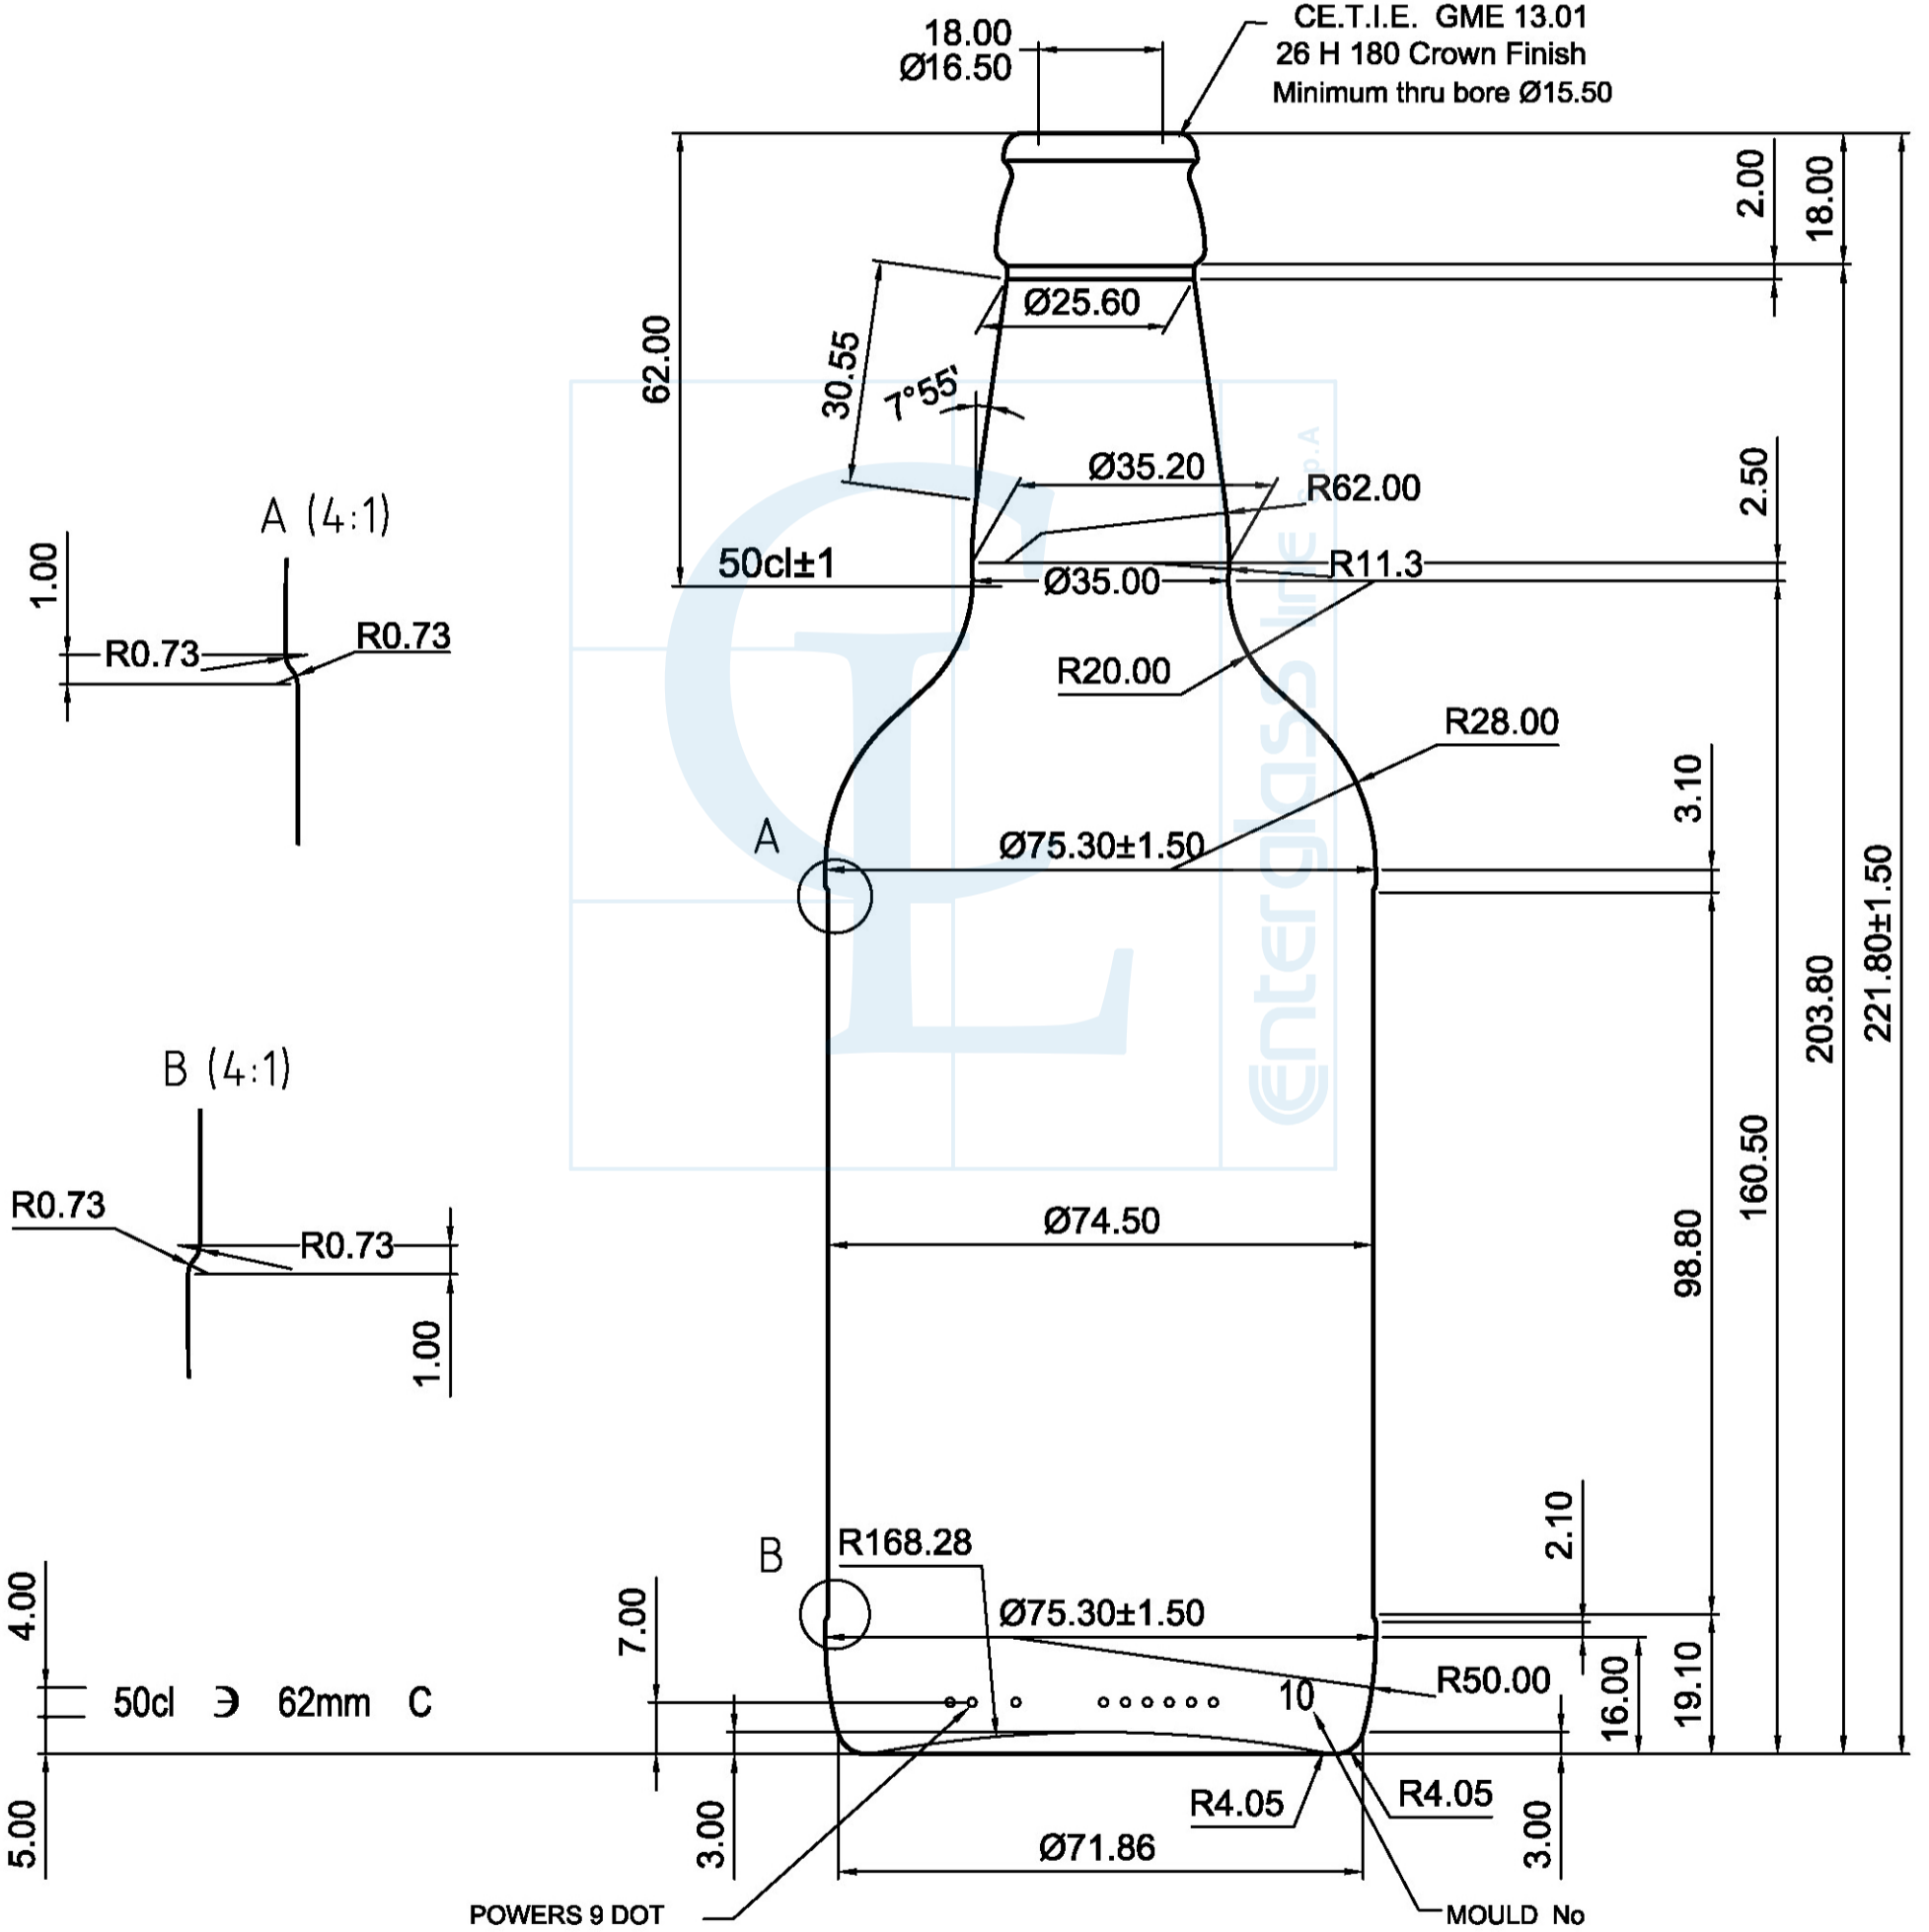

CE.T.I.E. GME 13.01
26 H 180 Crown Finish
Minimum thru bore $\varnothing 15.50$

Enterglass line s.p.a.

Traditional beer 500ml tc

Peso (g)

Capacità (cc)

Tipo Bocca

Colore